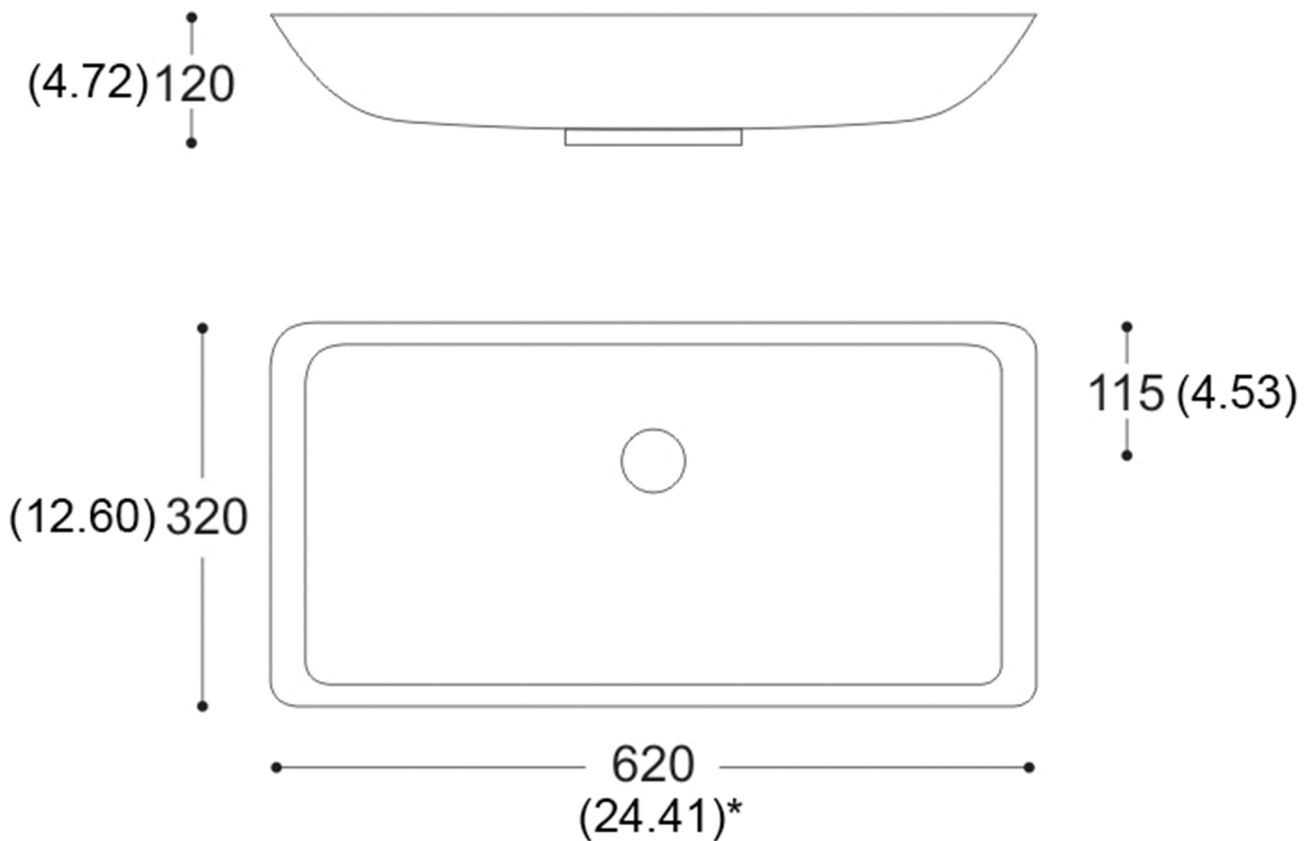

ALUMIX NEK LUX

Model: ALUMIX NEK LUX

Category: Bathroom Sink

Material: Aluminum

Dimensions: 24.5"(L) x 12.2"(W) x 5"(D)

Description: Luxury bathroom sink in gold and white finish.

*Numbers in parenthesis are in inches